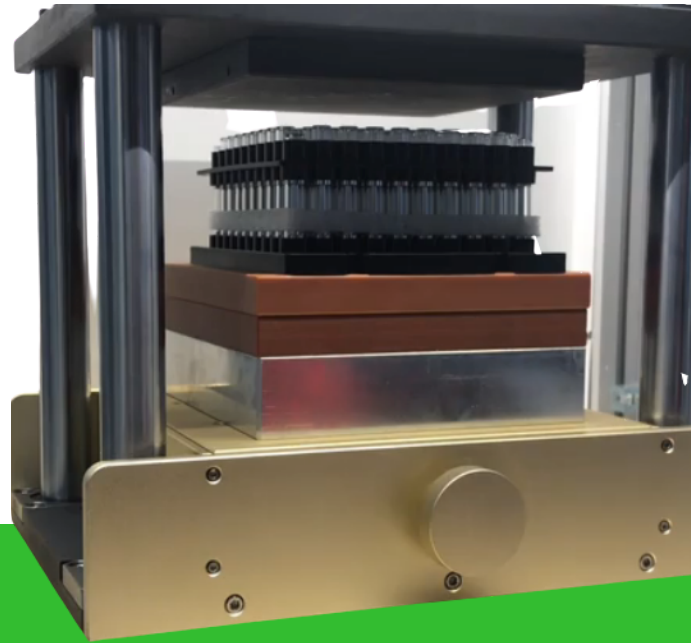

**Caps 100  
Cartridges  
In 30 Seconds!**

**Fast. Easy. Elegant**

## Introducing the Captain-H100

- Caps 100 cartridges disposables or pods in 30 seconds
  - Works with snap top or lower PSI compression cartridges
  - Works with 10x10 or 9x13 Grid
  - Easy setup
  - One year parts and labor warranty
  - No calibration - plug and play
  - Two step press process to align and lock mouth pieces in place
  - 19.5 x 54.5 x 25.5
- Power:
- 110VAC
  - 15A minimum outlet
  - FLA: 11A
  - NEMA 5-15P

**The Capping Machine You've  
Been Waiting For  
At a Price That Ends the Wait!**

**\$12,500**